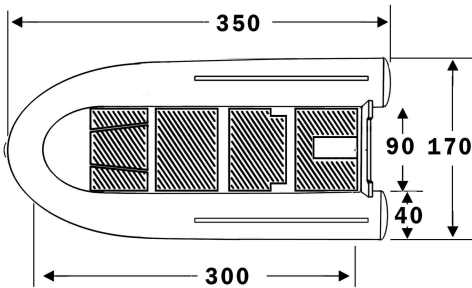

### ORION 350 offshore

boat type	glider, 45° V-keel, FRP single hull boat
capacity	376 kg / 3,5 adults
max engine capacity	CE: 22,4 KW (30 Hp)
outboarder	short shaft
overall length	3,50 m
overall beam	1,70 m
usable inside length	3,00 m
weight without accessories	74,5 kg
tube diameter	0,40 m
storage measure (folded tube)	335x135x47 cm
material rump	FRP (fibreglass reinforced plastic)
material tube	Kosa/Hypalon/Neoprene
serial equipment	extra large protection profile, 4 carry handles, 4 safety grabs, stainless steel ring for towing and anchor, thread bolt for waterskiing-ring, self draining valve, paddle holder, tank holder, steering cable holder
type approval design category CE	C - coastal water