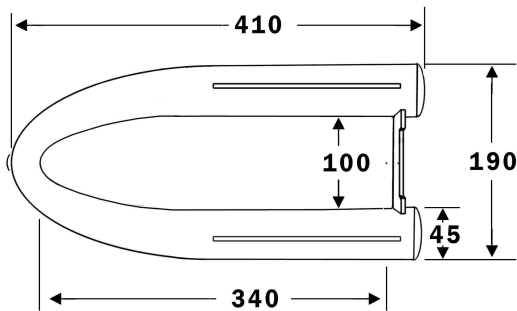

WIKING

Schlauchbootwerft GmbH

state: February 2005

DRACO 410 offshore

boat type	glider, V-keel, dismantable single hull boat
capacity	632 kg / 5 adults
max engine capacity	CE: 33 kW (45 Hp)
outboarder	short shaft
overall length	4,10 m
overall beam	1,90 m
usable inside length	3,40 m
weight without accessories	111 kg
tube diameter	0,45 m
storage measure tube	70x60x30 cm
storage measure bottom plates	110x63x26 cm
material rump	special yard wood
material tube	Kosa/Hypalon/Neoprene
serial equipment	extra large protection profile, keel profile section, 4 carry handles, 4 safety grabs or lacing line, stainless steel ring for towing and anchor, thread bolt for waterskiing, foot valve, paddle holder, tank holder, steering cable holder
type approval design category CE	C - coastal water