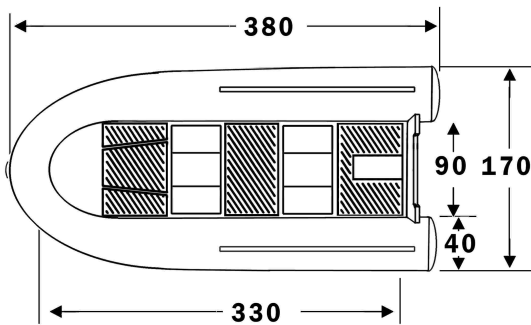

WIKING

Schlauchbootwerft GmbH

state: February 2005

DORADO 380 offshore

boat type	glider, 45° V-keel, FRP single hull boat
capacity	385 kg / 5 adults
max engine capacity	CE: 33 KW (45 Hp)
outboarder	short shaft
overall length	3,80 m
overall beam	1,70 m
usable inside length	3,30 m
weight without accessories	102,5 kg
tube diameter	0,40 m
storage measure (folded tube)	370x140x60 cm
material rump	FRP (fibreglass reinforced plastic)
material tube	Kosa/Hypalon/Neoprene
serial equipment	extra large protection profile, 5 carry handles, 5 safety grabs, stainless steel ring for towing and anchor, self draining valve, 2 sets of paddle holder, steering cable holder, stowage room at bow
type approval design category CE	C - coastal water